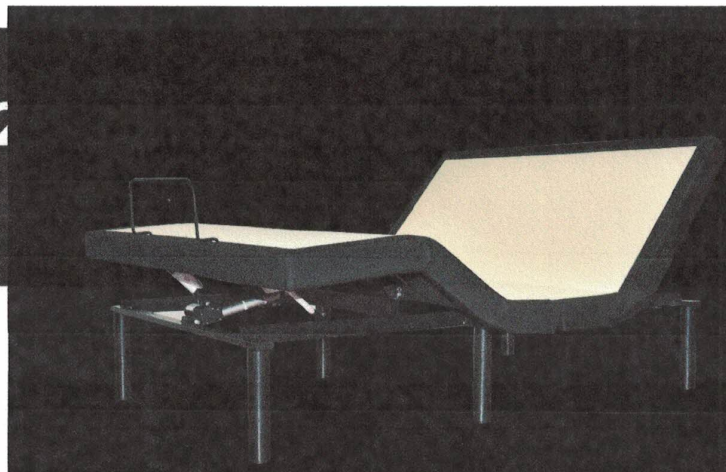

# REFLEXION® BOOST 2.0 Adjustable Base

### ADJUST

Use to raise the head section of your adjustable base.

Use to raise the foot section of your adjustable base.

Use to lower the head section of your adjustable base.

Use to lower the foot section of your adjustable base.

## EXTRA FEATURES

- Lift capacity of 650 lbs.
- Bed can be lowered during power outage or remote failure.
- Sized to fit any standard bed frame.
- Compatible with Tempur-Pedic®, Sealy® and Stearns & Foster® models.
- Available in Twin XL, Double, Queen and King.