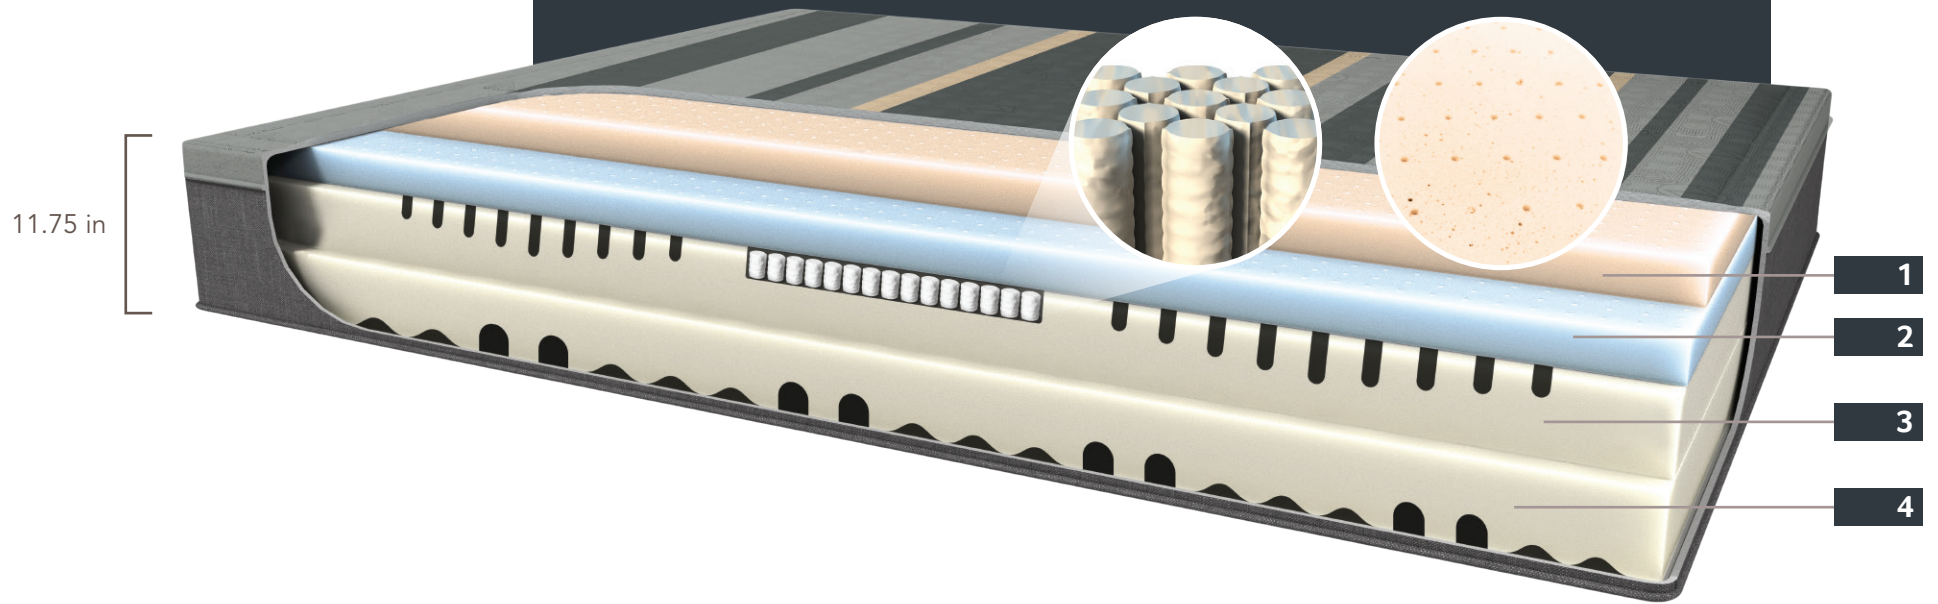

VX SERIES | copper

Cooler, Cleaner, Healthier.

ADJUST COPPER DELUXE

1

Copper Infused VX Foam (2")

2

VX Foam (2")

DESIGNED FOR COMFORT:

VX is a unique foam that combines the relaxing comfort of memory foam with the support of high-density foam. It does not react to body heat or ambient air; the comfort remains constant all night in any season. When combined with our perforation techniques, the thousands of cells let air flow freely while keeping the body at an ideal temperature for a restful sleep.

Micro coils are added to the center for a more precise focus on the lumbar region, they are individually pocketed for maximum motion isolation.

4

Adjust Foam Core (4.75")

PERFECTLY CONFIGURED TO MATCH THE MOVEMENTS OF AN ADJUSTABLE BED:

The foam core has been developed by our sleep engineers to maximize the benefits of a mattress paired with an adjustable bed. Our wave design is created with horizontal channels to increase the flexibility of the foam core in order to work in synchronicity with the movements of the adjustable bed. It also has the added benefits of air flow.