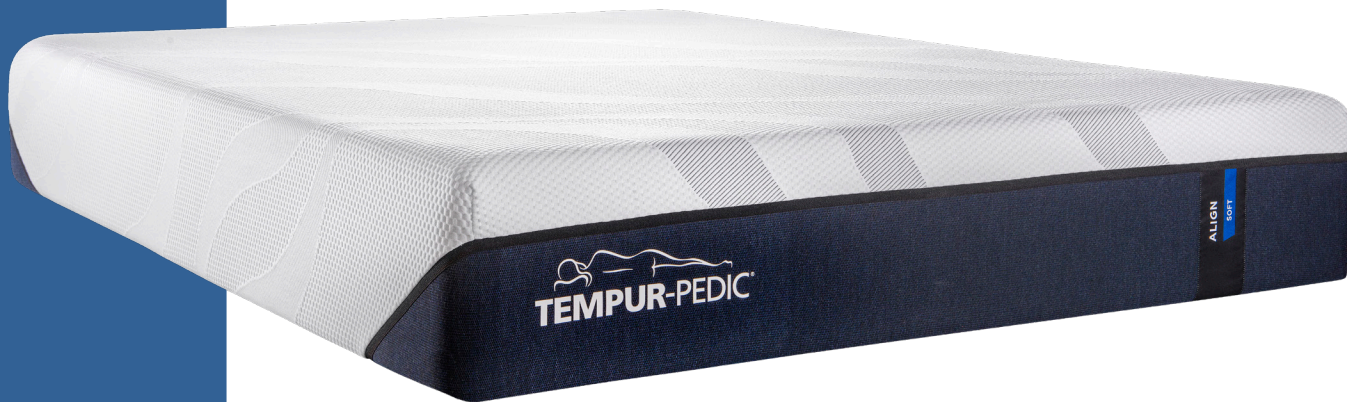

TEMPUR-ALIGN™

LEGENDARY COMFORT & SUPPORT

The technology that started it all, redesigned for today. Two layers of premium TEMPUR® Technology continually adapt and conform to your body's changing needs throughout the night.

INSIDE

TEMPUR-ES® Comfort Layer

Slip into a cushioning sleep with softer top layers of TEMPUR® material.

Base Layer

Serves as the support core for the TEMPUR® layers and helps disperse the heat from the mattress.

OUTSIDE

Premium Fabric Cover

Super-Stretch cover with moisture wicking fibres to draw moisture away from the body to help keep sleepers dry and comfortable.

ALWAYS

Designed and assembled in North America.
10 Year Warranty.

10" PROFILE • COMPATIBLE WITH LIFESTYLE BASES

TWIN	TWIN XL	DOUBLE	QUEEN	KING
97cm x 188cm	97cm x 203cm	135cm x 188cm	152cm x 203cm	193cm x 203cm
38in x 74in	38in x 80in	53in x 74in	60in x 80in	76in x 80in