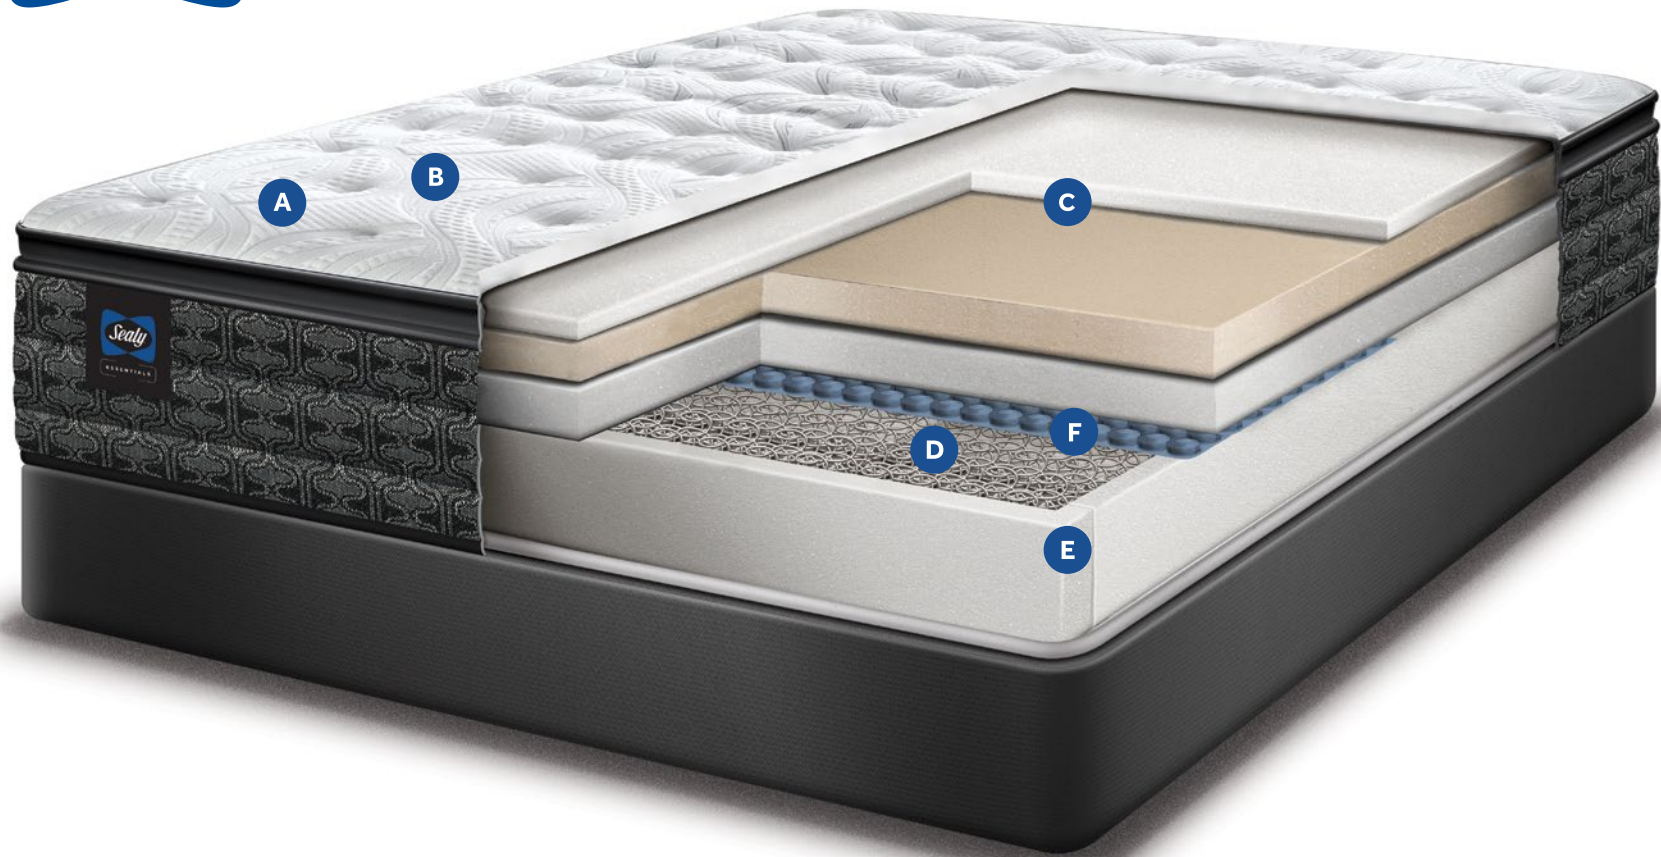

ENHANCE

EUROTOP FIRM OR SOFT

13½" PROFILE HEIGHT

COIL COUNTS

K 1351 • Q 1100 • D 900 • TXL 639 • T 610

10 YEAR LIMITED WARRANTY